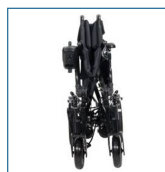

Cirrus Plus EC

HCPCS: K0822-1,K0822

FIGURE A

- Foldable, lightweight frame for easy portability (Figure A)
- Attractive steel cross-brace frame
- Armrests are padded, adjustable and removable
- Adjustable-length controller mount
- Adjustable-tension back upholstery
- Swing-away footrests with heel loops
- Optional elevating leg rests (Item #CPELR) sold separately
- Positioning belt included
- Padded back upholstery with storage pouch and cushioned seat
- Programmable controller
- Flat-free, non-marking tires
- Easy free-wheel operation
- Manual wheel locks
- General foam seat cushion included
- Anti-tip wheels

PRODUCTS	Description
CPN18FBA	CirrusPlusPowerChair,18in FlpBkArm,1/cs
CPN20FBA	CirrusPlusPowerChair,20"FlpBkArm,1/cs
SPECIFICATIONS	Description
Alarm mute	Yes
Base Weight	90 lbs.
Batteries (pair)	12V x 36AH (U1)
Battery Weight (pair)	56 lbs.
Brakes	Electromagnetic
Caster Wheels	8" x 2" Solid
Charger	4A Offboard
Climbing Angle	6°
Controller	PG VSi 50A
Dimensions	42.5" (L) x 24" (W) 42.5" (L) x 26" (W) 42.5" (L) x 28" (W)
Drive Wheels	12.5" x 2.25" Flat-free
Floor to Seat Height	18.5"
Ground Clearance	4"
HCPCS	K0822
Maximum Range	15 miles