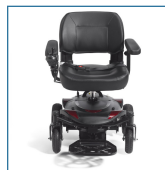

Titan LTE Portable Powerchair

HCPCS: K0821, K0821

FIGURE A

FIGURE B

FIGURE C

FIGURE D

FIGURE E

FIGURE F

FIGURE G

- Disassembles for transport & storage
- Flip-back armrests with height, width and angle adjustments
- Interchangeable color panels in red & blue
- 300 lbs. weight capacity
- Flat-free, non-marking tires
- Bluetooth electronics for easy troubleshooting and diagnosing

PRODUCTS

Description

TITANLTE-18FS	Titan LTE 18" Folding Seat, Red & Blue
---------------	--

SPECIFICATIONS

Description

Anti-Tip Wheels	Standard
Base Weight	70 lbs. 92 lbs.
Batteries (pair)	(2) 12V x 20AH
Battery Weight (pair)	22 lbs.
Brakes	Electromagnetic
Casters	8" x 2"
Charger	3A Offboard
Climbing Angle	6°
Controller	Dynamic Linx 40A
Drive Wheels	9" x 3"
Freewheel Mode	Yes
Ground Clearance	2.5"
HCPCS	K0821
Heaviest Piece	39 lbs.
Max Speed	4.2 mph
Maximum Range	8 miles
Motor	200W x 3900 rpm
Product Code/SKU	TITANLTE-18FS
Product Type	Power Wheelchair
Seat Depth	18"
Seat To Floor Height	20" - 22"
Seat Weight	30 lbs.
Seat Width	18"
Steering Type	Directional Joystick